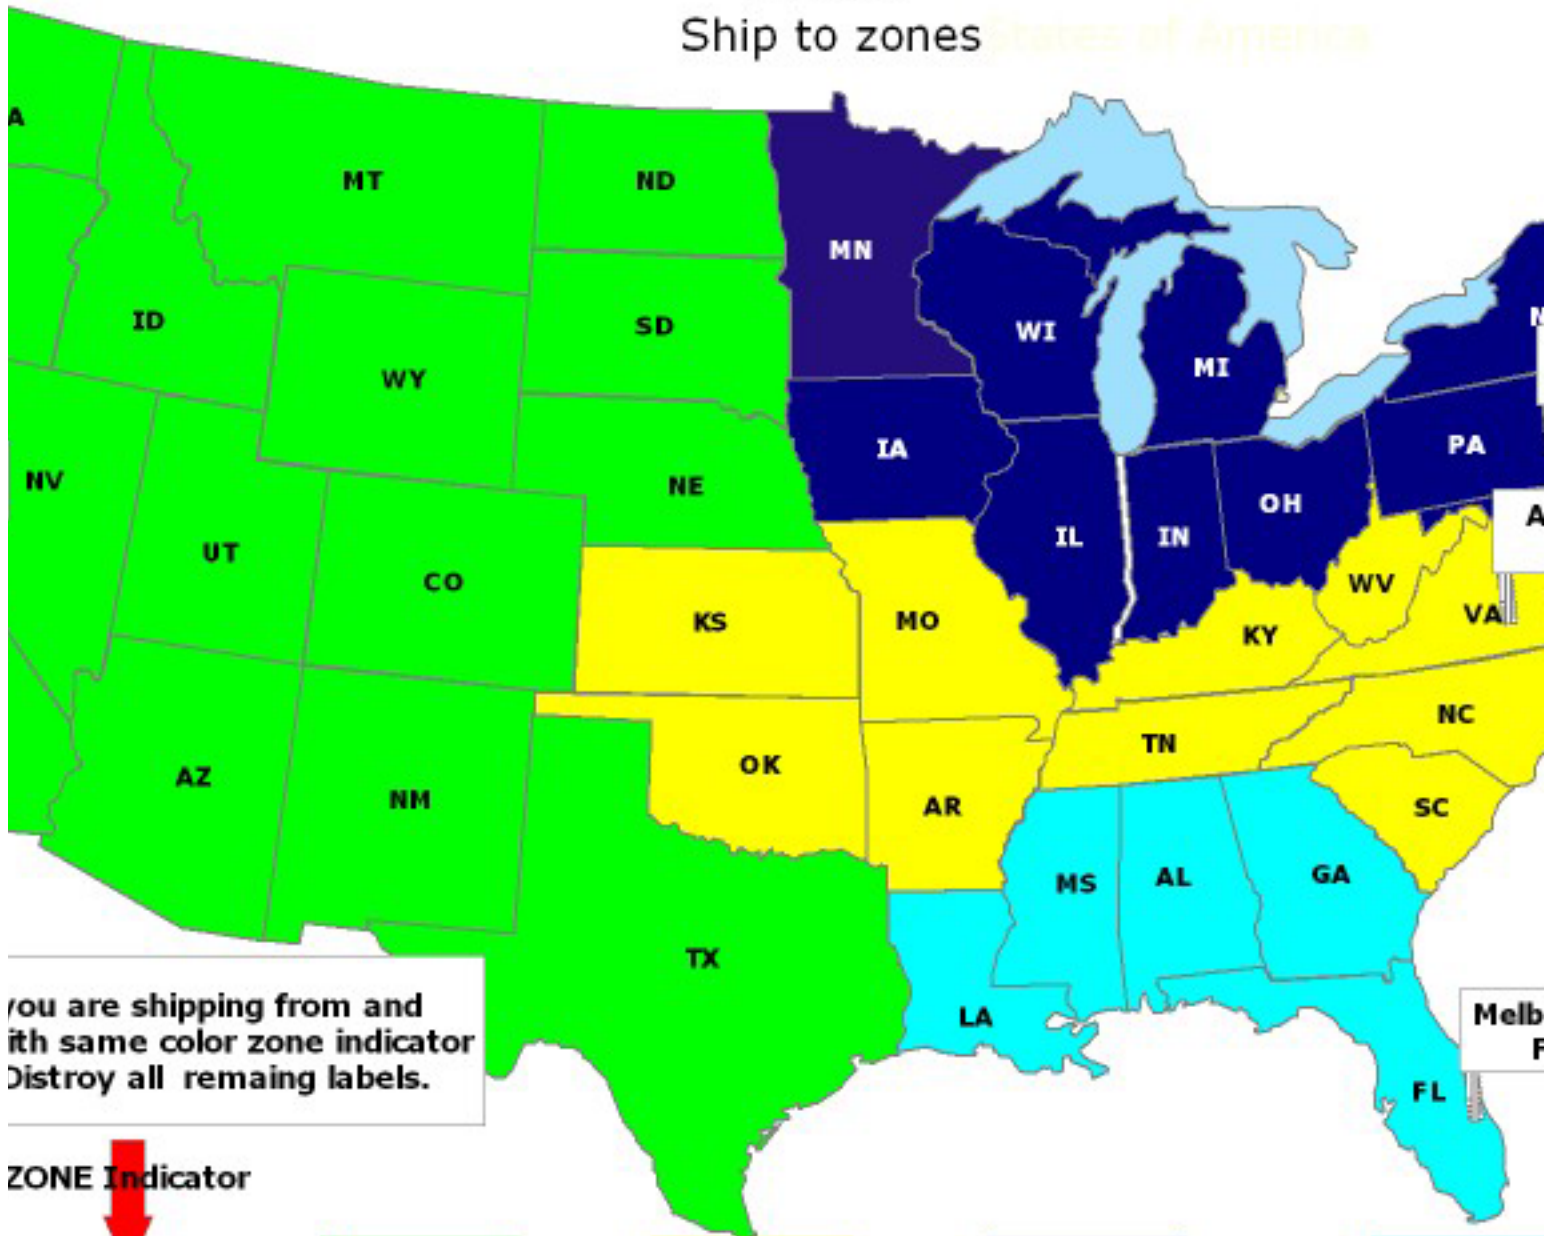

MDS

Ship to zones *States of America*

You are shipping from and with same color zone indicator. Destroy all remaining labels.

ZONE Indicator

Zone A	Zone B	Zone C	Zone D
Ship to Hayward CA.	Ship to Ashland, VA.	Ship to Allentown PA.	Ship to Melbourn F